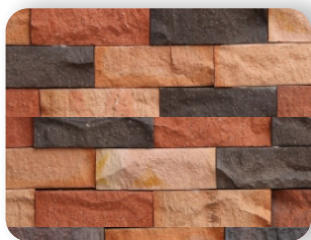

ESPACATOS

MATIZADO - 5x20cm